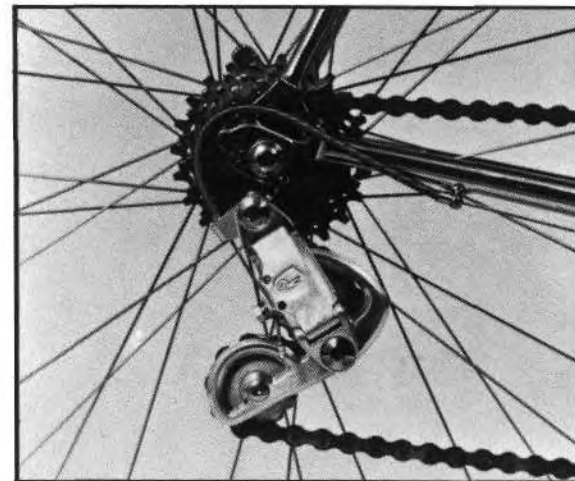

**REGINA
EXTRA**

CHI DI CATENE
SE NE INTENDE

MILANO SAN REMO SUPER

Campagnolo, Ofmega, Modolo Equipped

*Engraved, Professional
Quality Crankset*

*Handbuilt with Columbus
Matrix Main Tubes*

MILANO SAN REMO

Campagnolo, Modolo, Nervar Equipped

*New, Precise Campagnolo
Triomphe Derailleur System*

*Individually Handcrafted Frame
with Cut-Out Lugs*

COLUMBUS