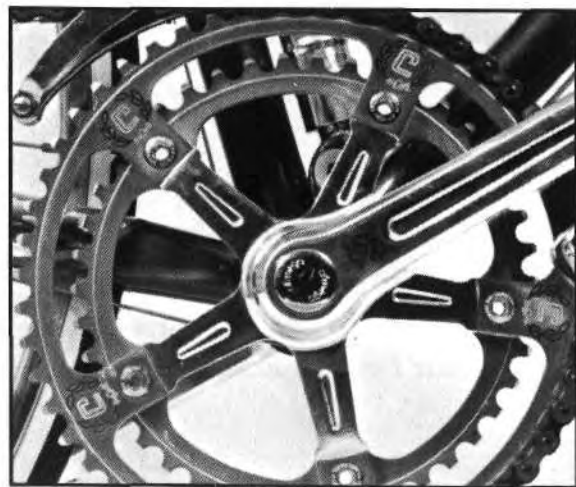

**REGINA
EXTRA**

CHI DI CATENE
SE NE INTENDE

MILANO SAN REMO SUPER

Campagnolo, Ofmega, Modolo Equipped

*Engraved, Professional
Quality Crankset*

*Handbuilt with Columbus
Matrix Main Tubes*

MILANO SAN REMO

Campagnolo, Modolo, Nervar Equipped

*New, Precise Campagnolo
Triomphe Derailleur System*

*Individually Handcrafted Frame
with Cut-Out Lugs*

COLUMBUS