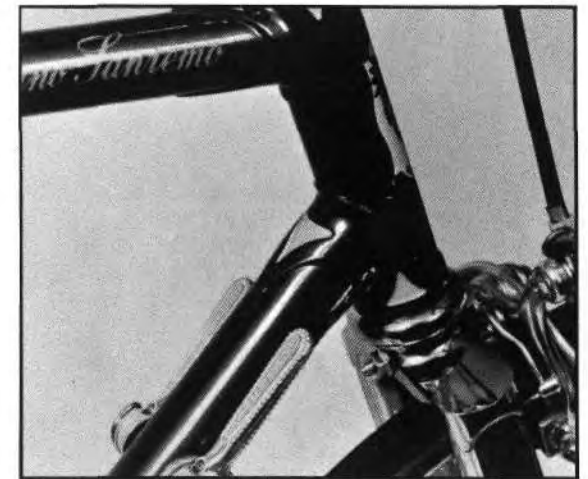

**REGINA
EXTRA**

CHI DI CATENE
SE NE INTENDE

MILANO SAN REMO SUPER

Campagnolo, Ofmega, Modolo Equipped

*Engraved, Professional
Quality Crankset*

*Handbuilt with Columbus
Matrix Main Tubes*

MILANO SAN REMO

Campagnolo, Modolo, Nervar Equipped

*New, Precise Campagnolo
Triomphe Derailleur System*

*Individually Handcrafted Frame
with Cut-Out Lugs*

COLUMBUS