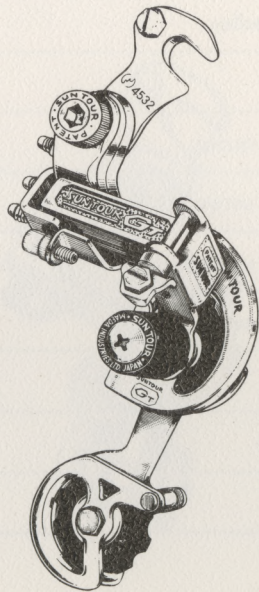

SUN TOUR GT

SUN TOUR GT
No. 4600

For ordinary use (Steel)
 Gear capacity : 36T
 Rear 14T-34T=20T
 Front 36T-52T=16T
 Stroke : 31mm
 Top normal
 Weight : 440g