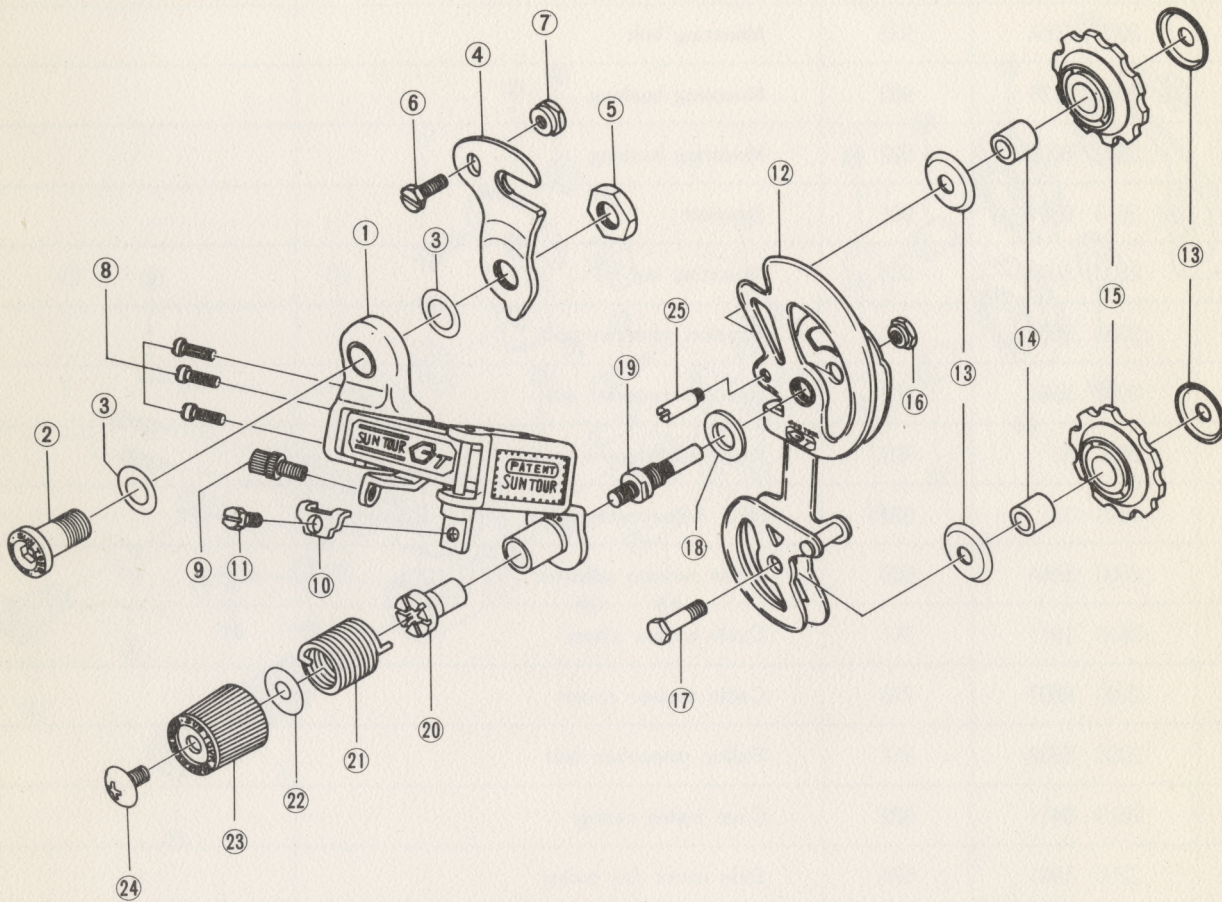

SUN TOUR GT

SUN TOUR GT
No. 4600

For ordinary use (Steel)
 Gear capacity : 36T
 Rear 14T-34T=20T
 Front 36T-52T=16T
 Stroke : 31mm
 Top normal
 Weight : 440g